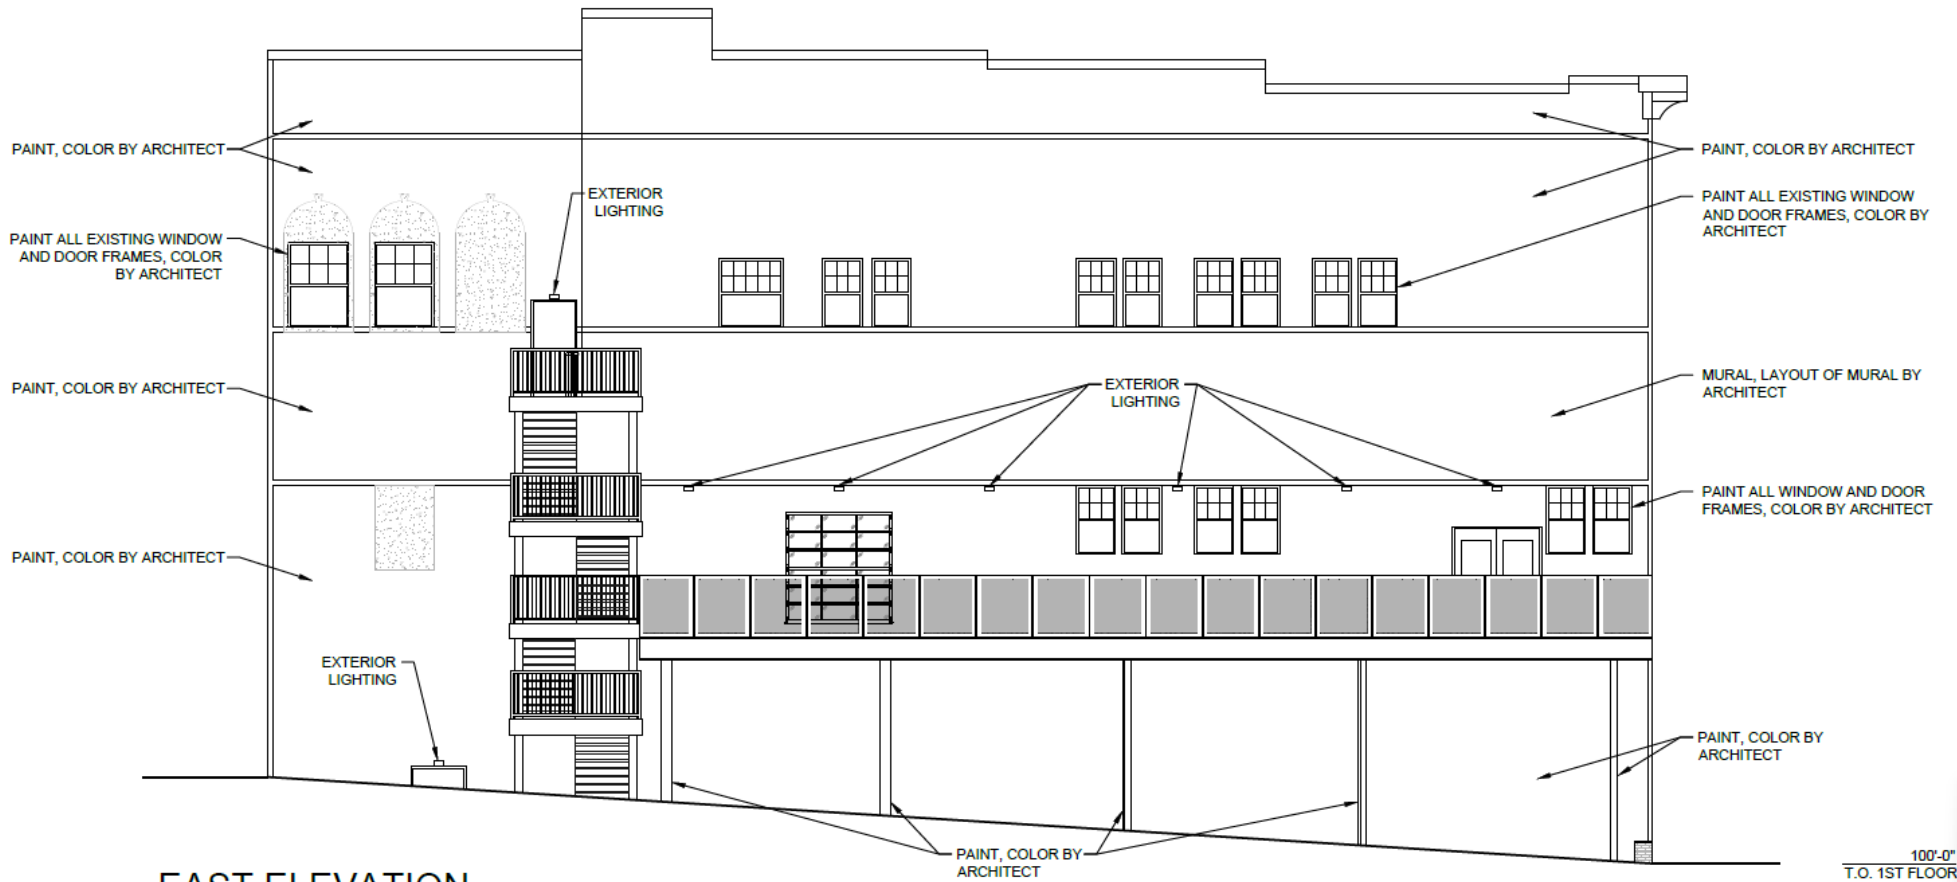

1 EAST ELEVATION - DEMO

SCALE: 1/8" = 1'-0"

100'-0" T.O. 1ST FLOOR

3 EAST ELEVATION

SCALE: 1/8" = 1'-0"

100'-0"
T.O. 1ST FLOOR

1

NORTH ELEVATION

SCALE: 1/8" = 1'-0"

Kawneer Trifab 451UT, 500T

Aluminum-Framed Storefronts, Entries and

Insulpour Thermal Entrance &

08 41 13 Window Systems

Glassvent UT

Permanodic Anodized Finishes - Dark Bronze No. 40

Exterior - PT White to match exist.: Interior - FF to