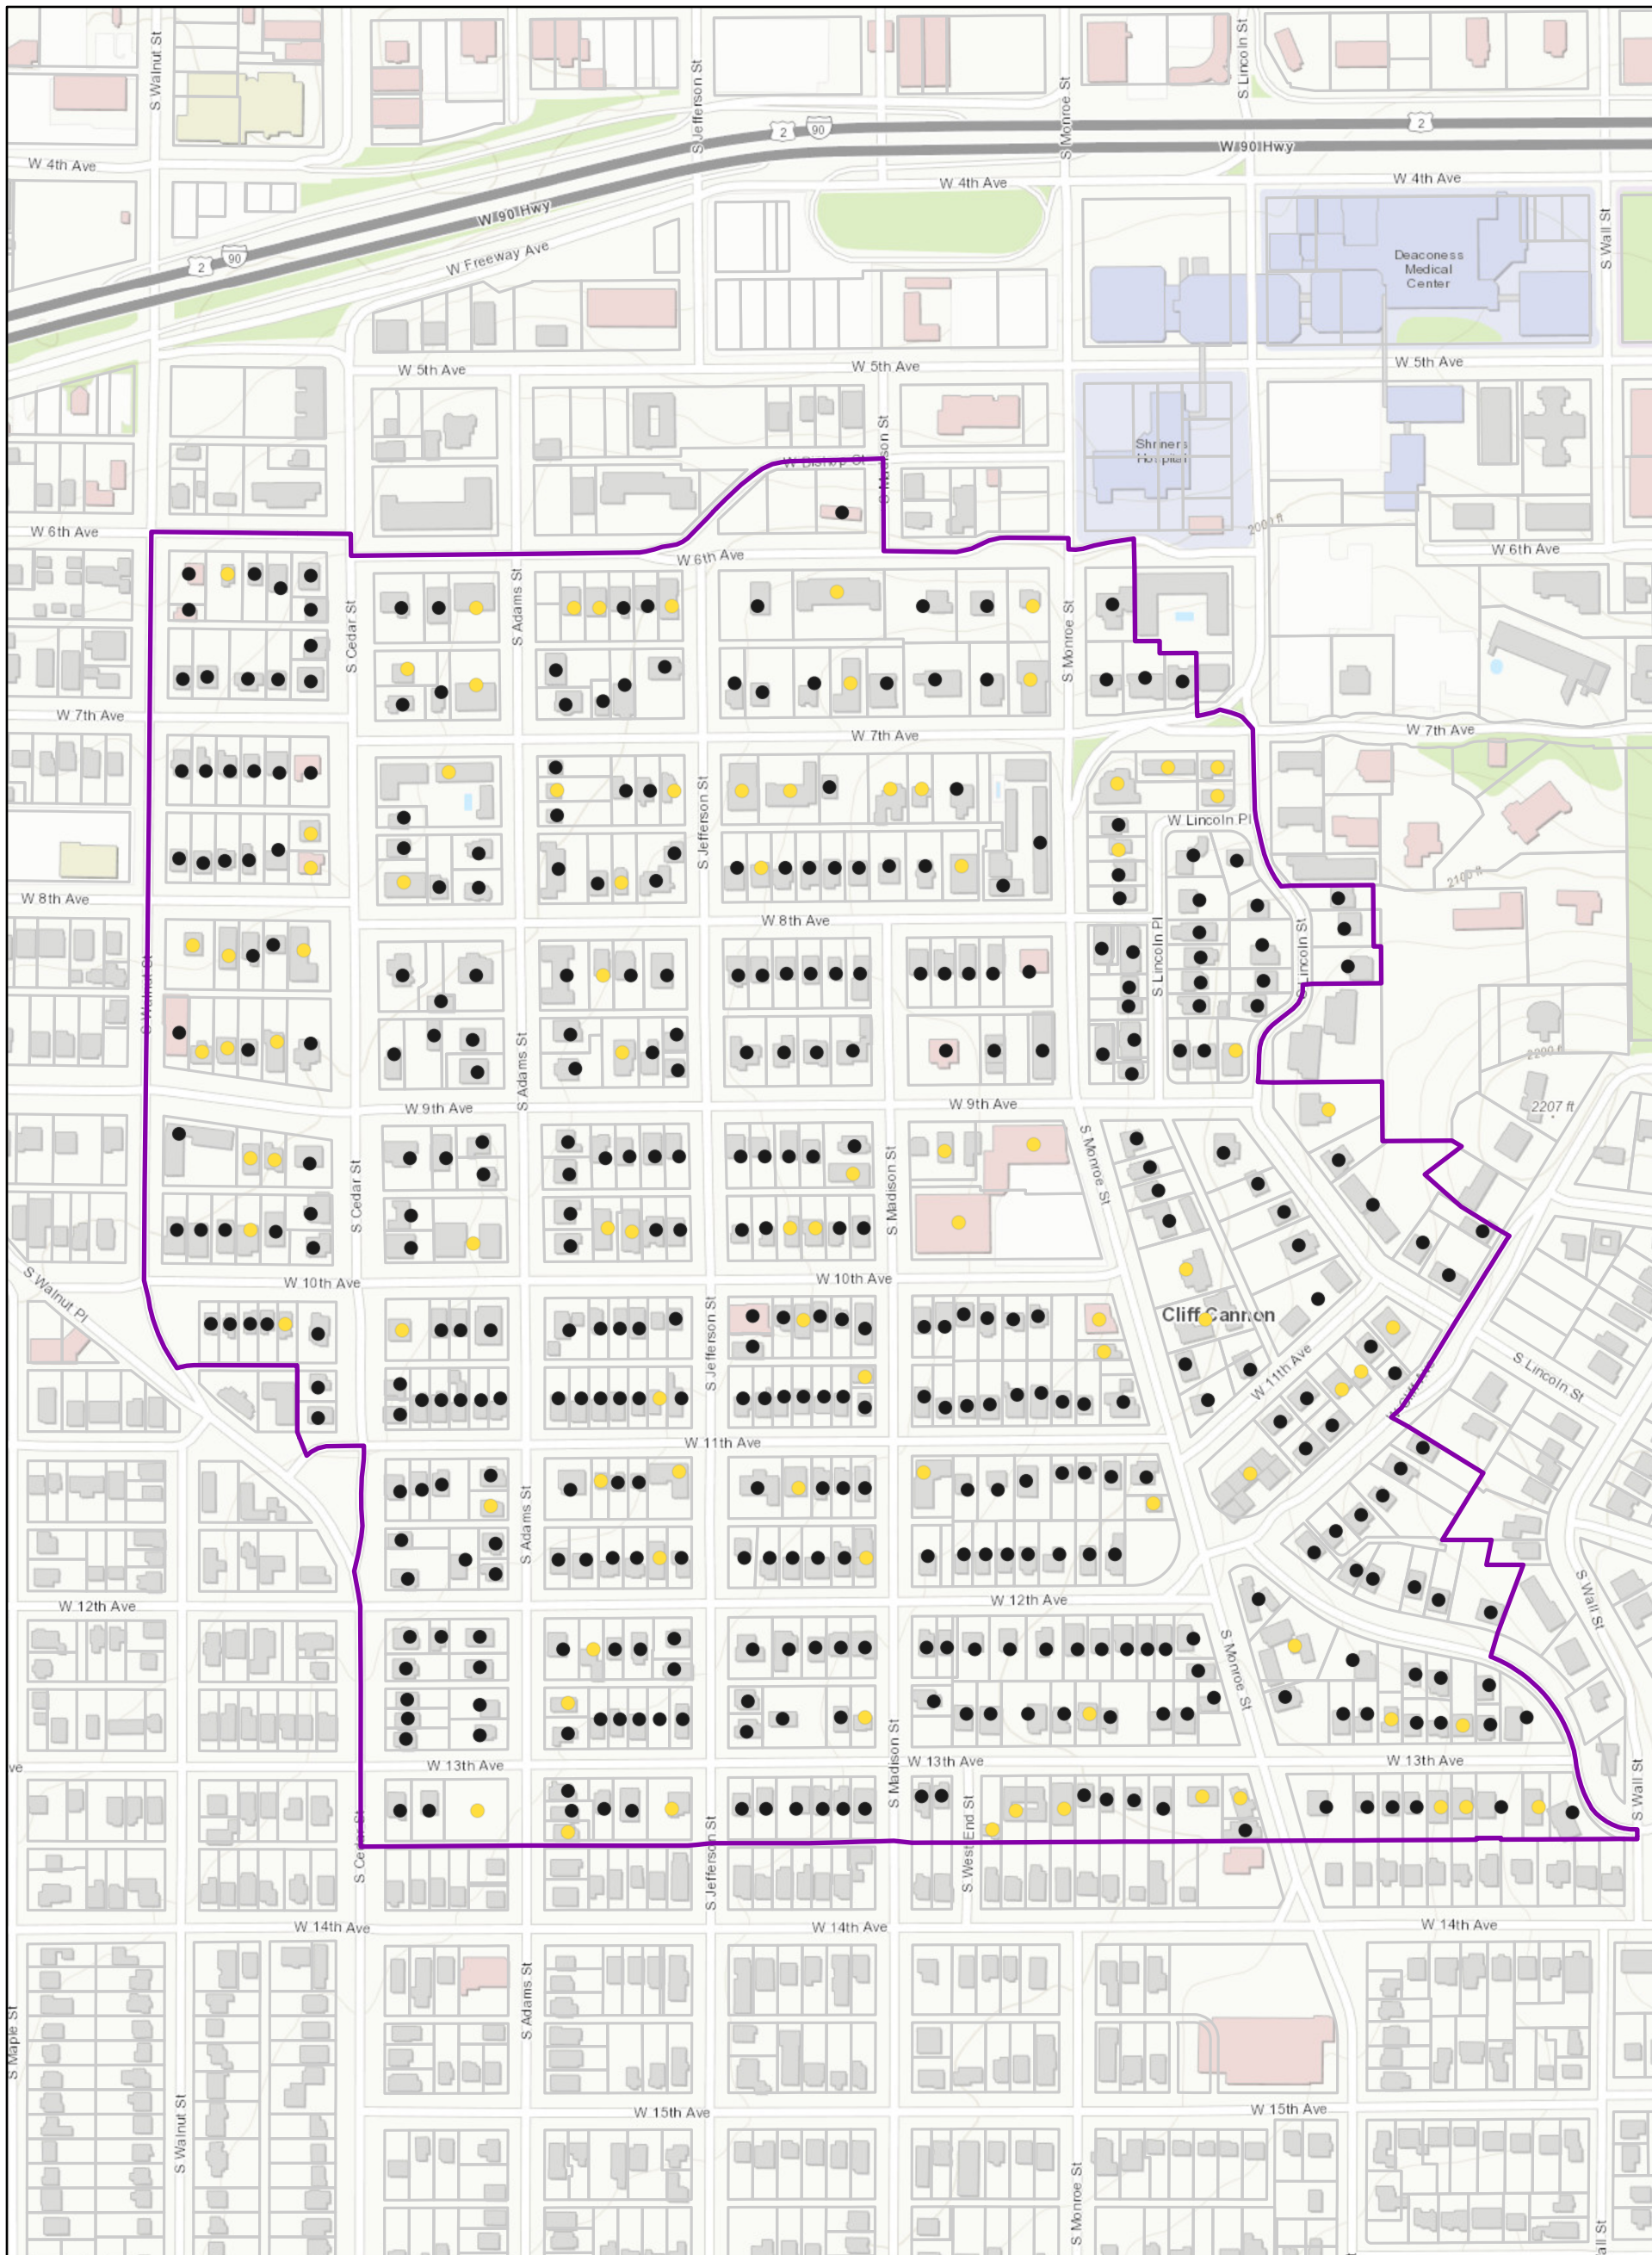

# Proposed Cannon Streetcar Suburb Local Historic District

9/14/2022

 Proposed Cannon Local Historic District Boundary

Resources in the Proposed Cannon Local Historic District

 Contributing

 Noncontributing

 Parcel Boundaries

City of Spokane, Spokane County, Bureau of Land Management, Esri Canada, Esri, HERE, Garmin, GeoTechnologies, Inc., USGS, METI/NASA, NGA, EPA, USDA